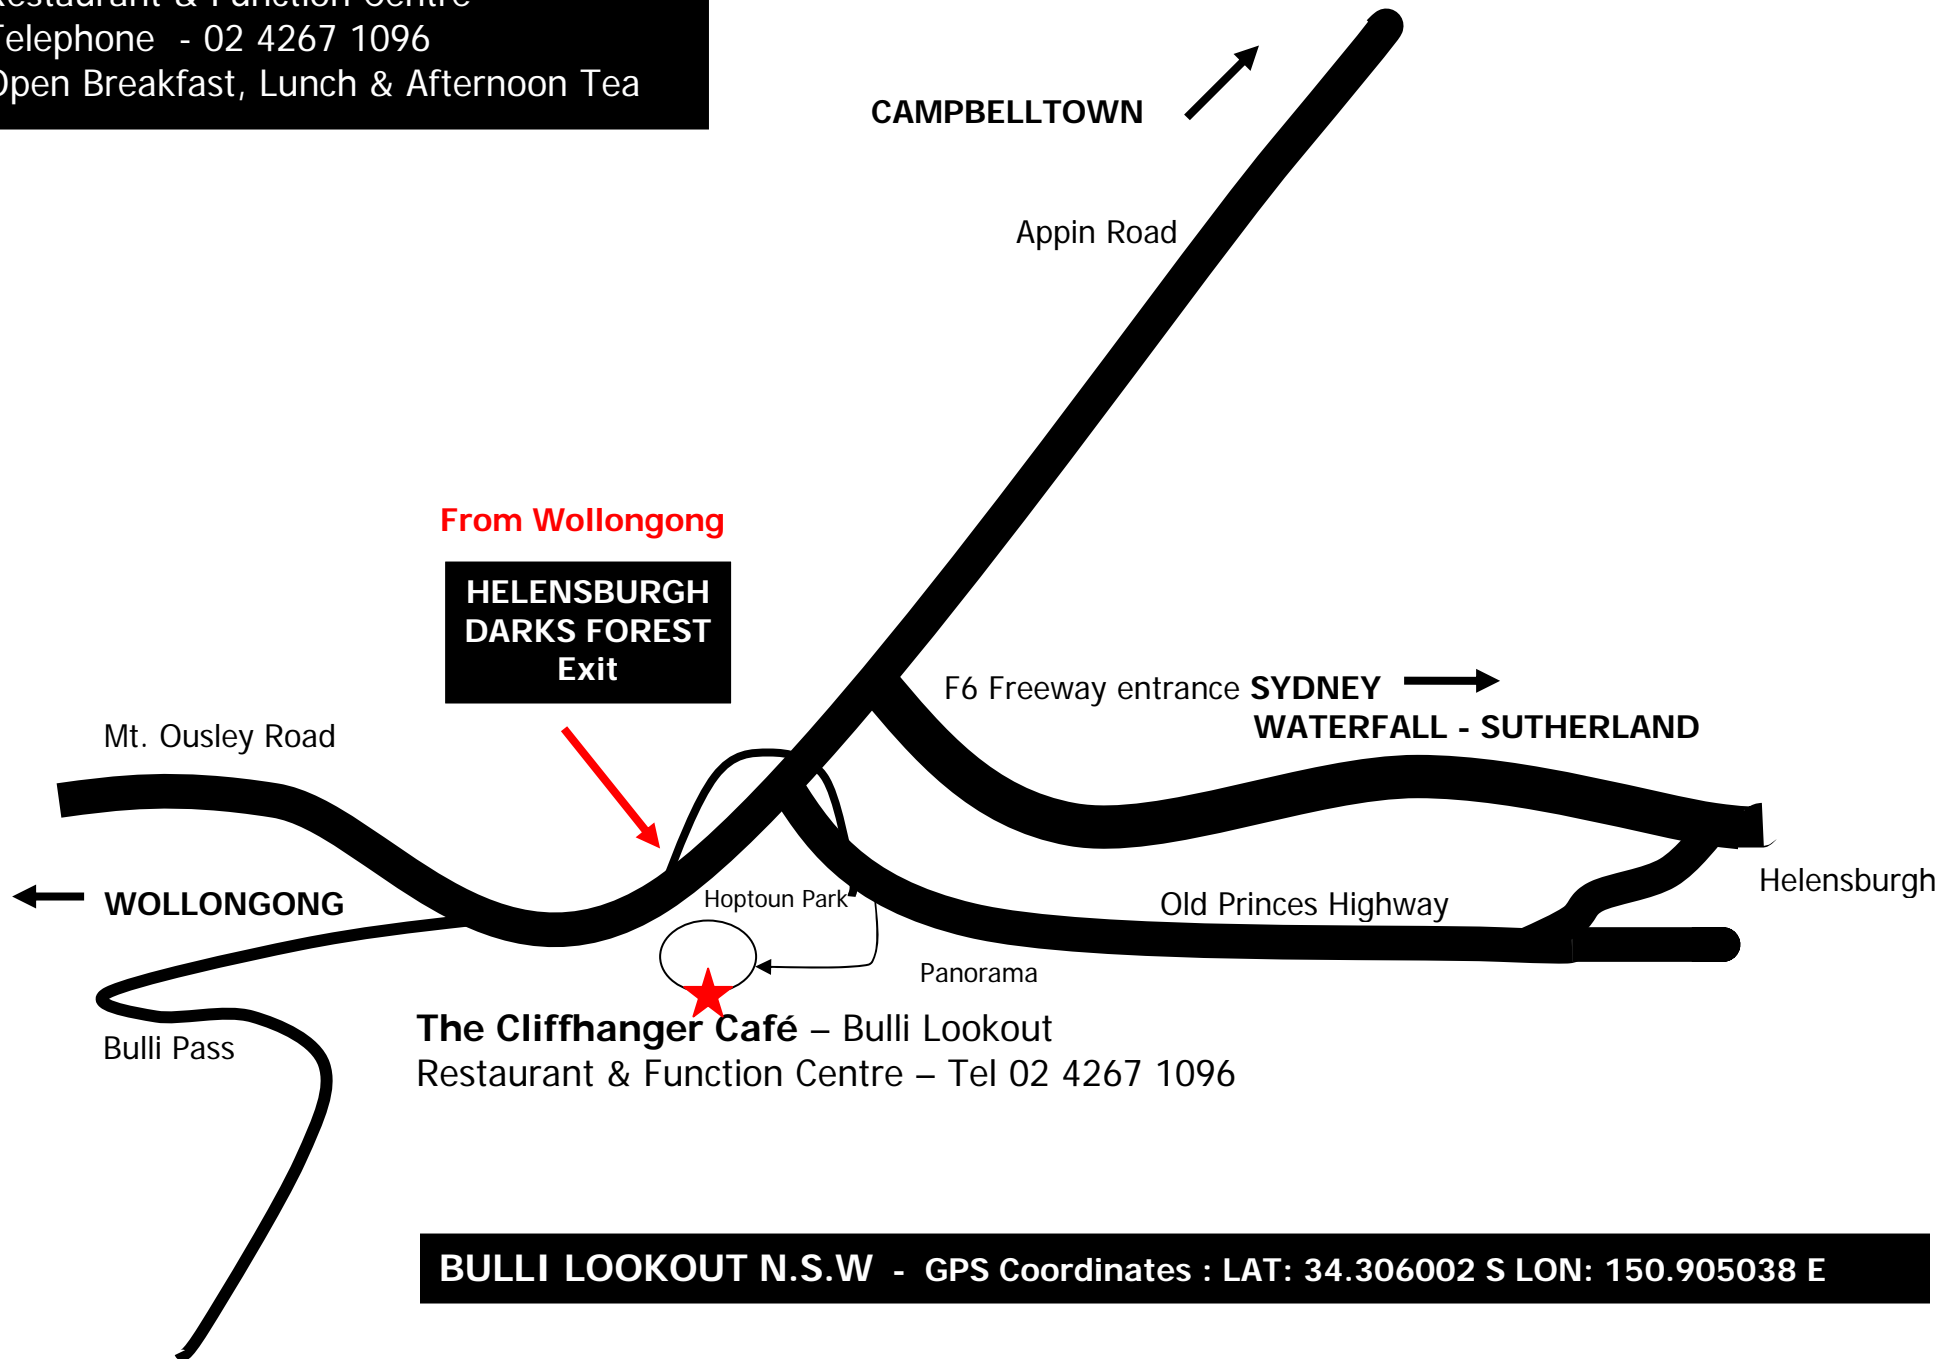

The Cliffhanger Café
Restaurant & Function Centre
Telephone - 02 4267 1096
Open Breakfast, Lunch & Afternoon Tea

BULLI LOOKOUT N.S.W - GPS Coordinates : LAT: 34.306002 S LON: 150.905038 E