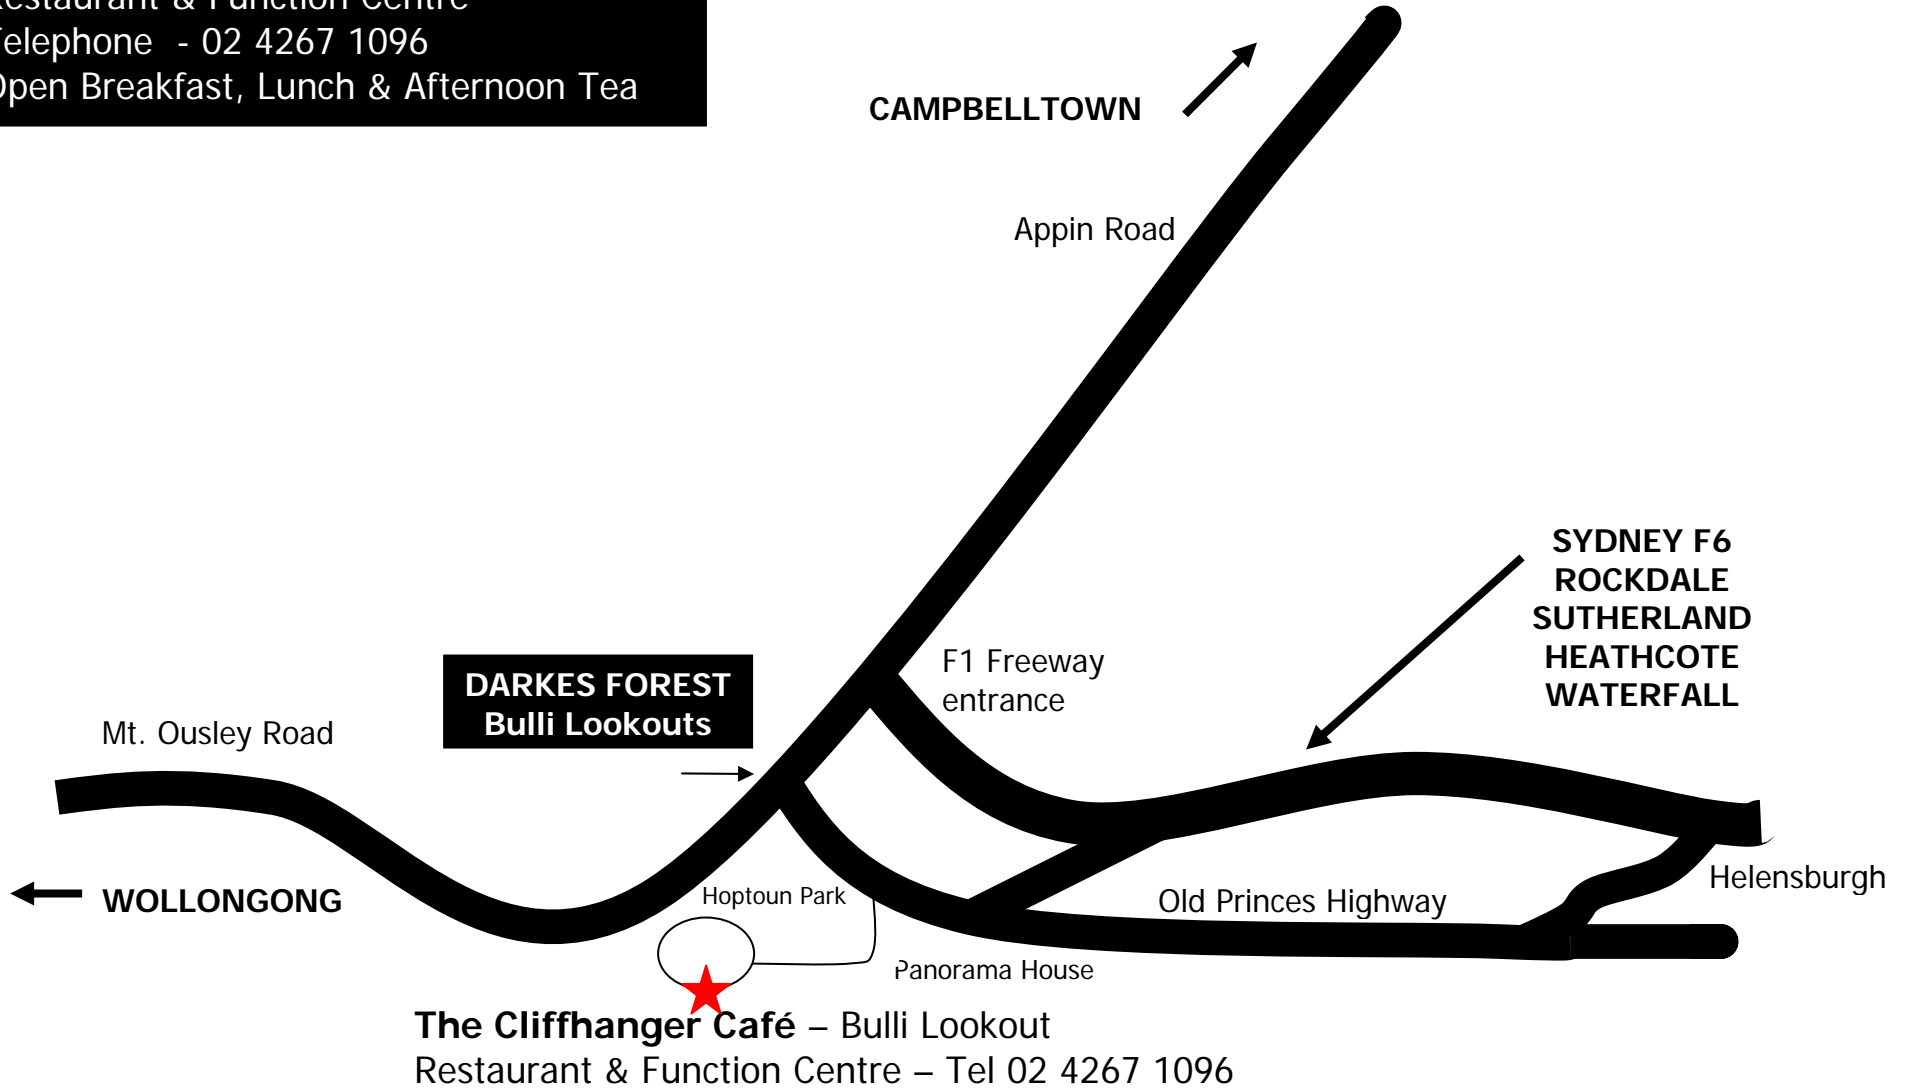

The Cliffhanger Café

Restaurant & Function Centre

Telephone - 02 4267 1096

Open Breakfast, Lunch & Afternoon Tea

BULLI LOOKOUT N.S.W - GPS Coordinates : LAT 34.306002 S LON 150.905038 E