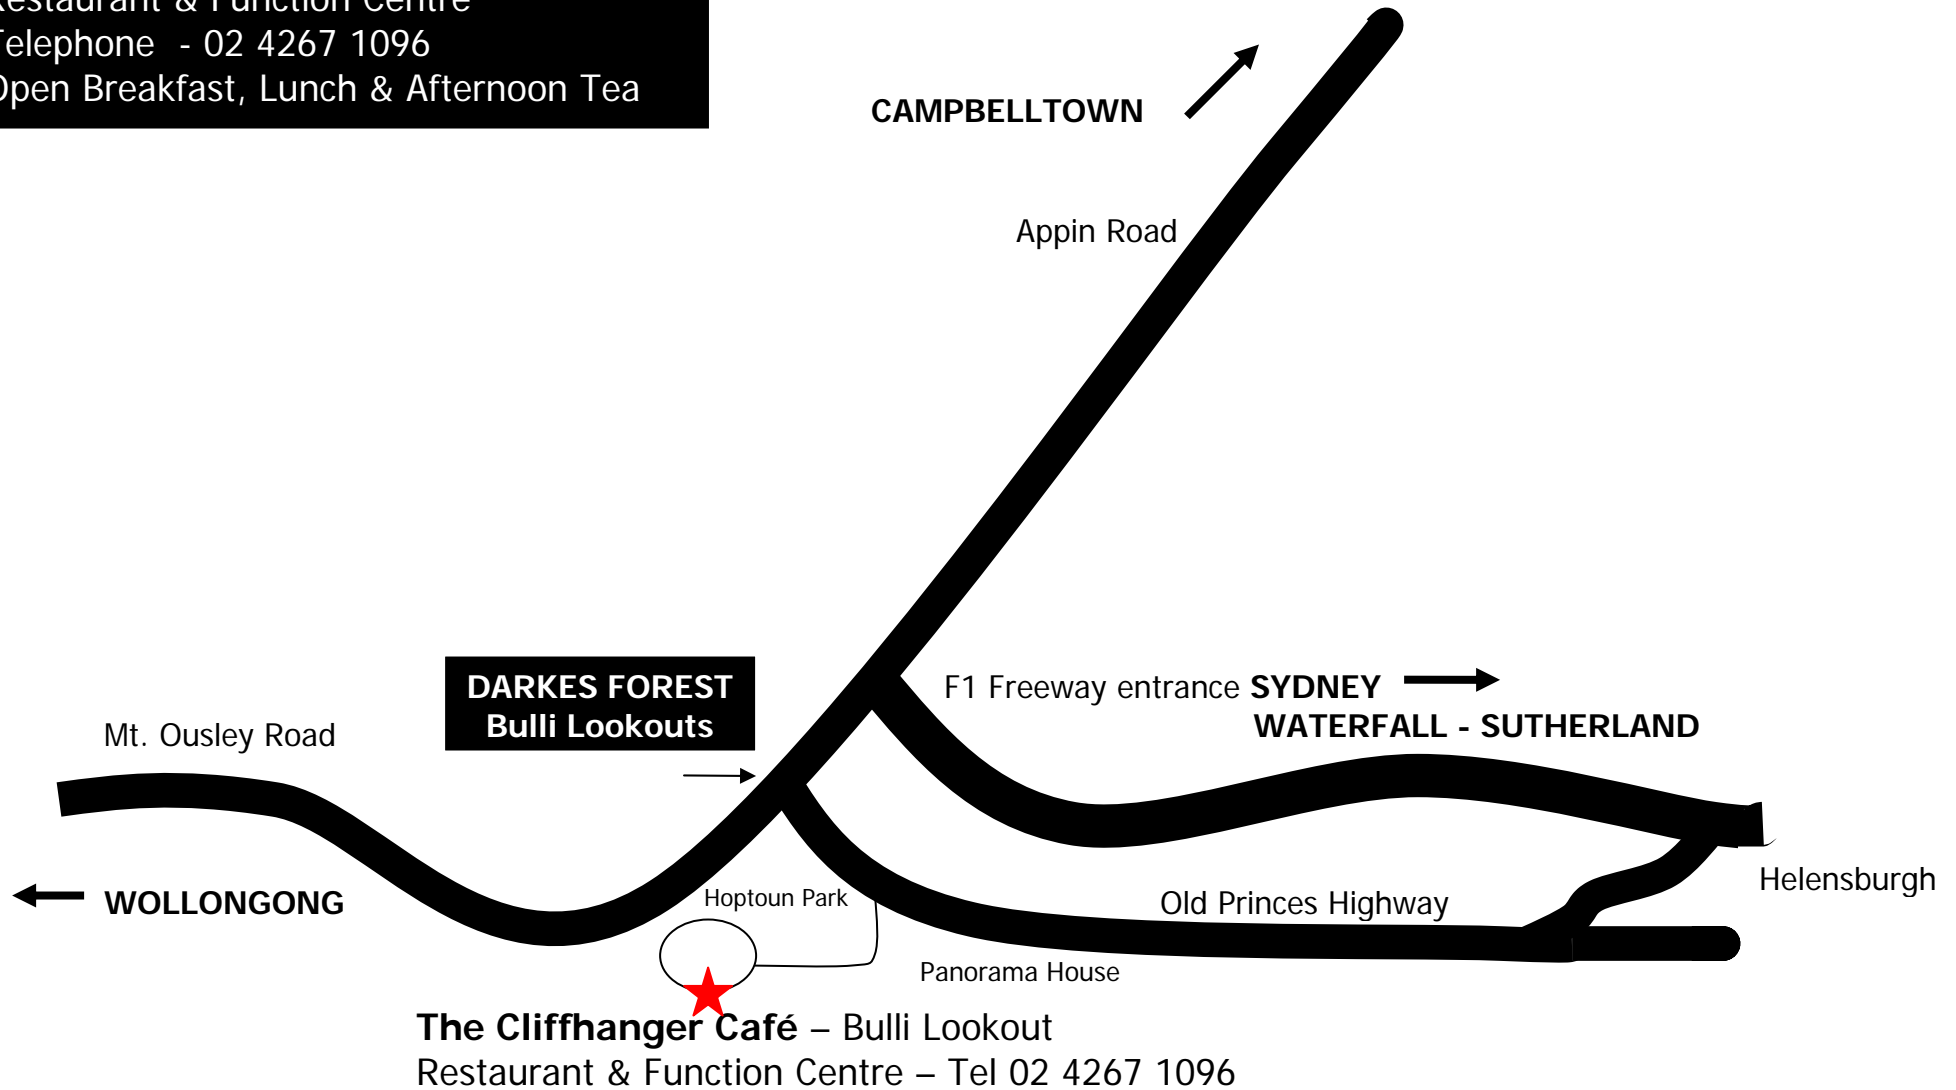

The Cliffhanger Café

Restaurant & Function Centre

Telephone - 02 4267 1096

Open Breakfast, Lunch & Afternoon Tea

BULLI LOOKOUT N.S.W - GPS Coordinates : LAT: 34.306002 S LON: 150.905038 E